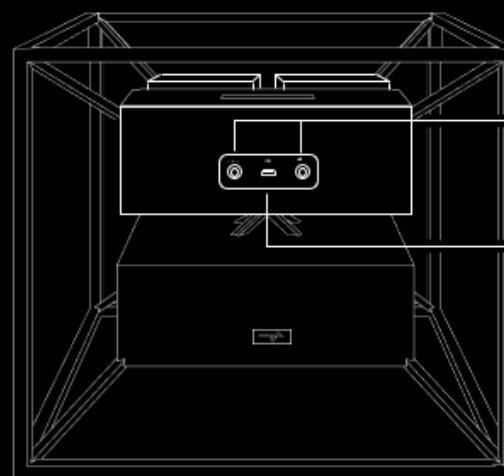

www.aerosystem.fr/support

3.5mm line-in (AUX)
Connector 24V DC
Connecteur 24V DC

USB for software update
USB pour mise à jour logiciel